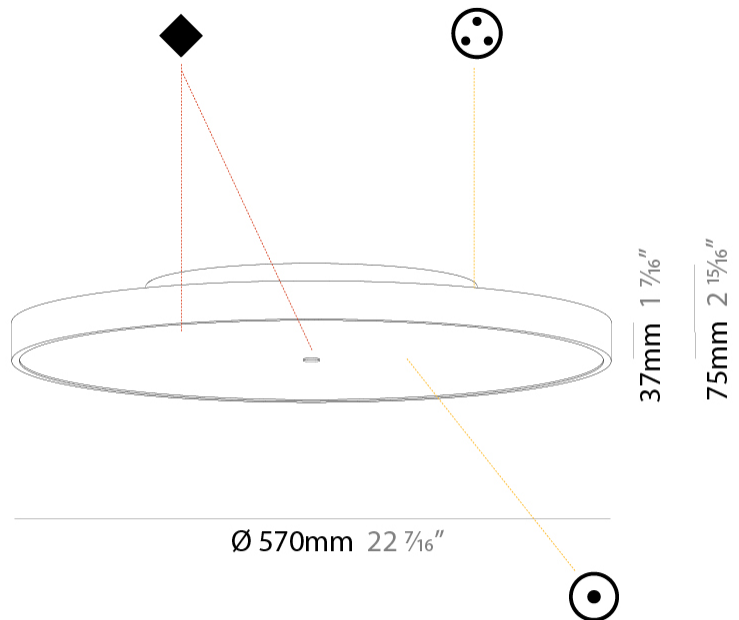

GENERAL

Series: Sign Diva
Subseries: Sign Diva
Brand: Prolicht
Division: Architectural
Mounting Type: Surface
Mounting Location: Ceiling
Subcategory: Ambient

PHYSICAL

Shape: Round
Diameter (mm): 570
Diameter (in): 22 ⁷/₁₆
Height (mm): 75
Height (in): 2 ¹⁵/₁₆
Light Distribution: Direct / Indirect
Weight (kg): 7.066
Weight (lbs): 15.578
Diffuser: Direct - PMMA - Opal/Micro-Prism/Sparkling Secret/Vintage Industrial with Shine Ring / Indirect - White/Yellow/Orange/Red/Blue/Green
Fixture Finish: SSR / BKV / CWI / CRY / HAB / UFT / ITA / RUA / FTG / MYG / LOD / PUS / FRO / FUP / KIA / POP / BLS / SPG / MEY / GOH / GUM / CHC / COM / ABZ / JAG / OBR / MOS / ROR
Fixture Material: Extruded Aluminum / Steel

ELECTRICAL

Lamp Type: LED (Zhaga Standard)
Input Wattage (W): 58.3
Total Output Wattage (W): 53
Dimming: Tri-Mode (Non-Dimming and Phase Dimming (120Vac only) and 0-10V Dimming)
Driver Included: Yes
Driver Location: Integrated
Driver Type: Constant Current - Universal
Driver Class: Class 2
Input Voltage (V): 120 - 277
Constant Current (MA): 350

LED

Color Temperature (*K): 3000 / 3500 / 4000
Max. Delivered Lumen (lm): 6170 / 6292 / 6420
CRI: >90 CRI
Lamp Life (hrs): 50000

OPTICAL

RATINGS AND CERTIFICATIONS

Certified By: Certified for North American Standards
IP rating: IP20