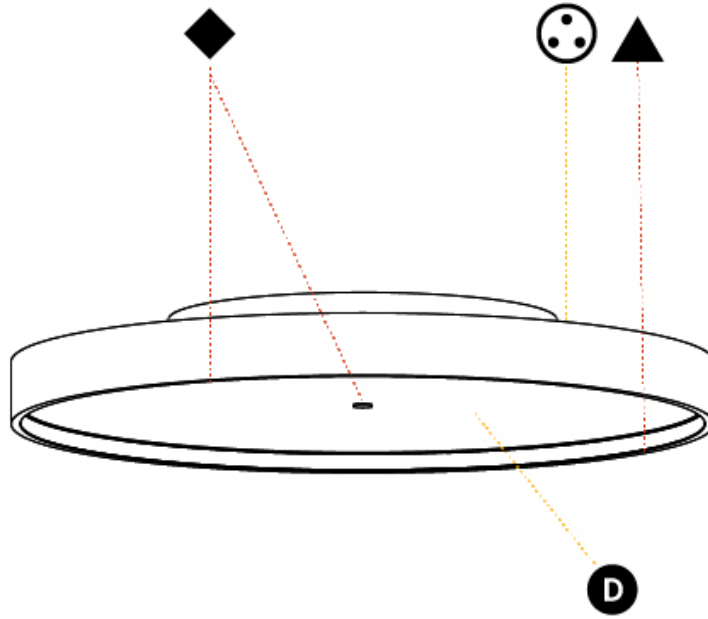

A3D087-

PROJECT

TYPE

SPECIFIER

QUANTITY

DATE